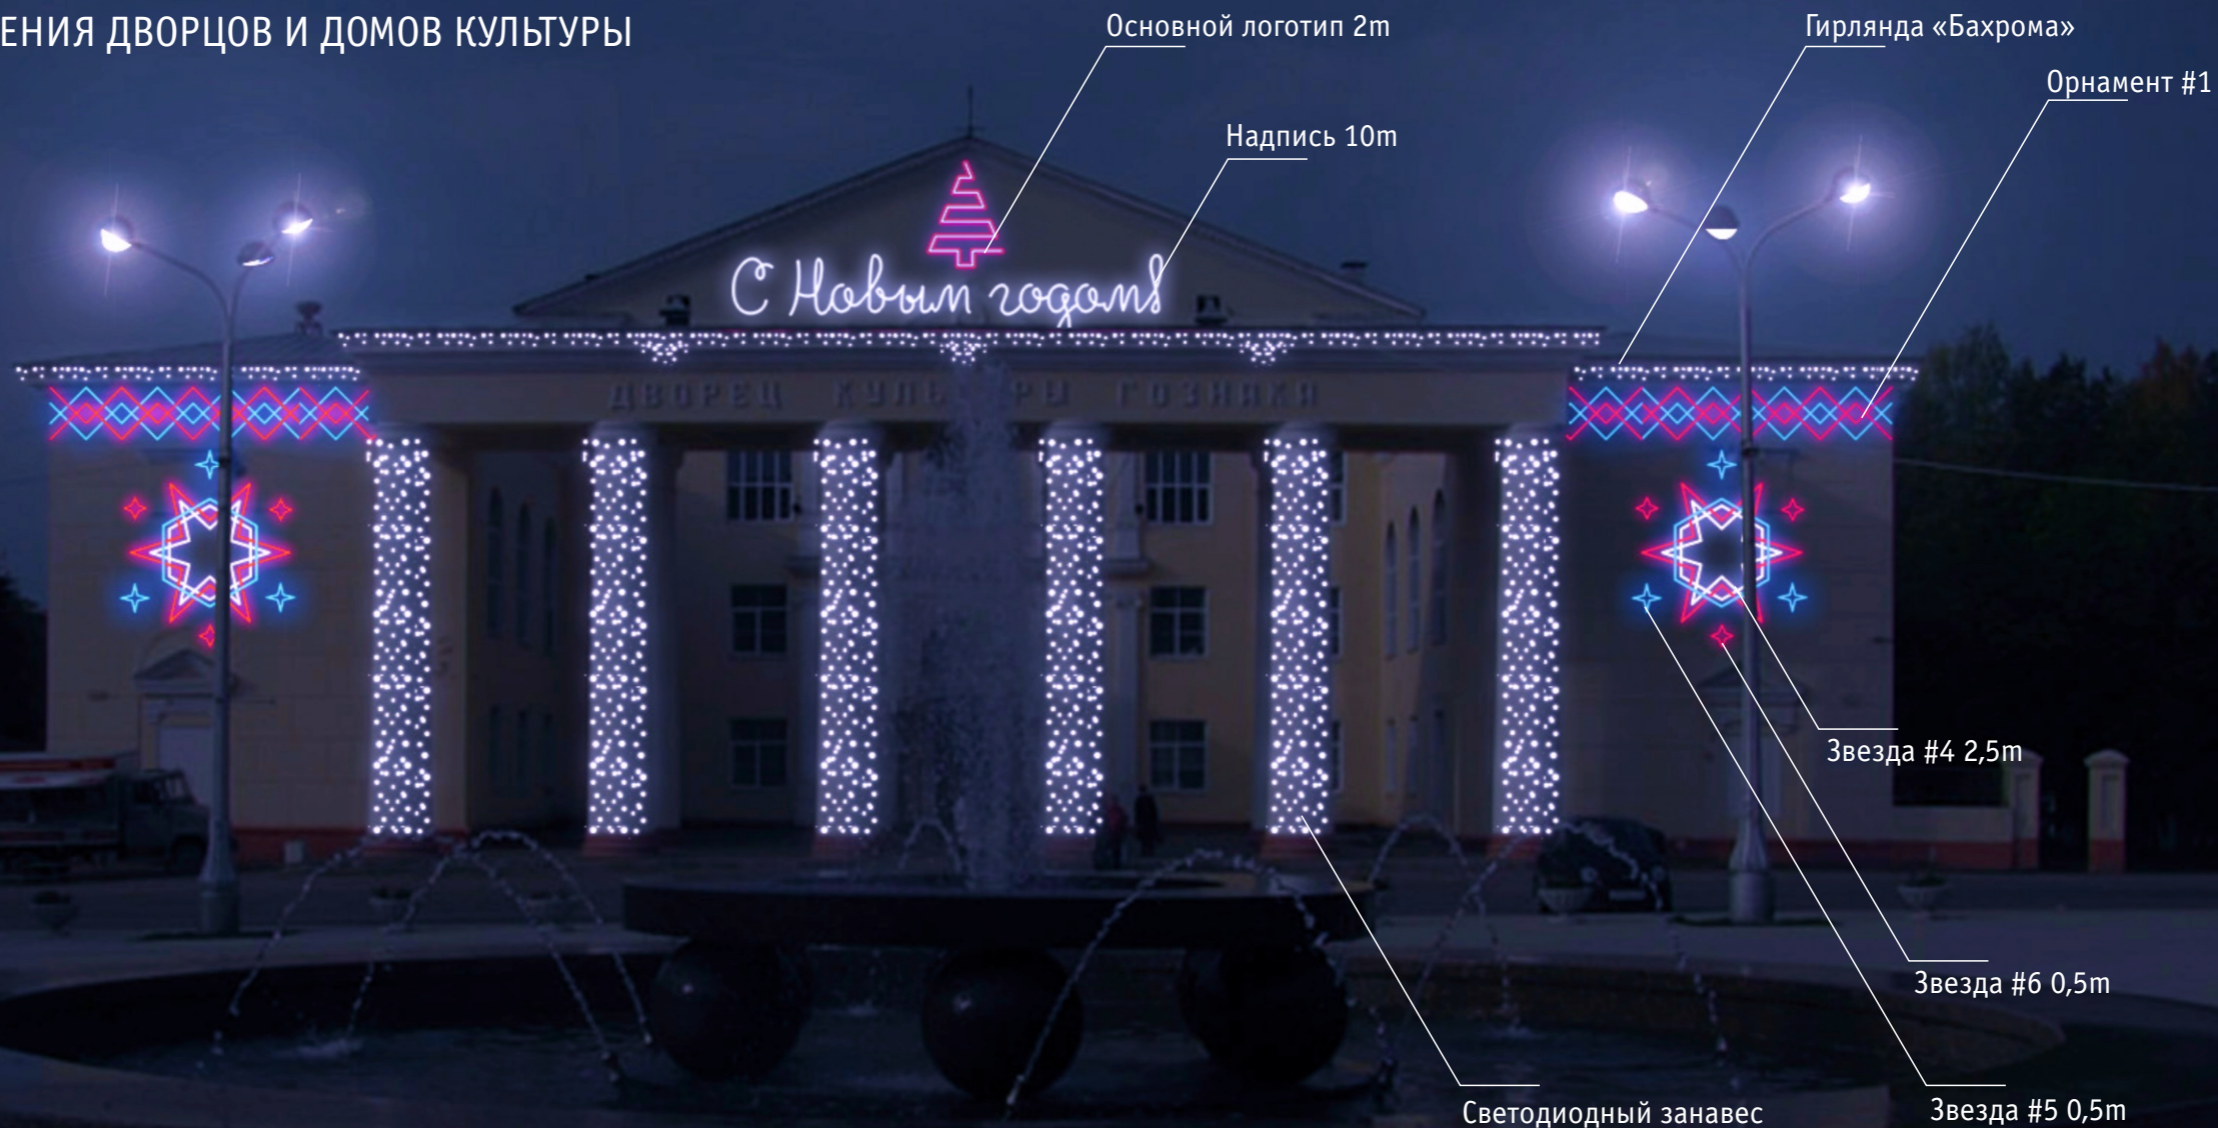

ПРАВИЛА ОФОРМЛЕНИЯ ДВОРЦОВ И ДОМОВ КУЛЬТУРЫ
В ЕДИНОМ СТИЛЕ

1

ВАРИАНТ